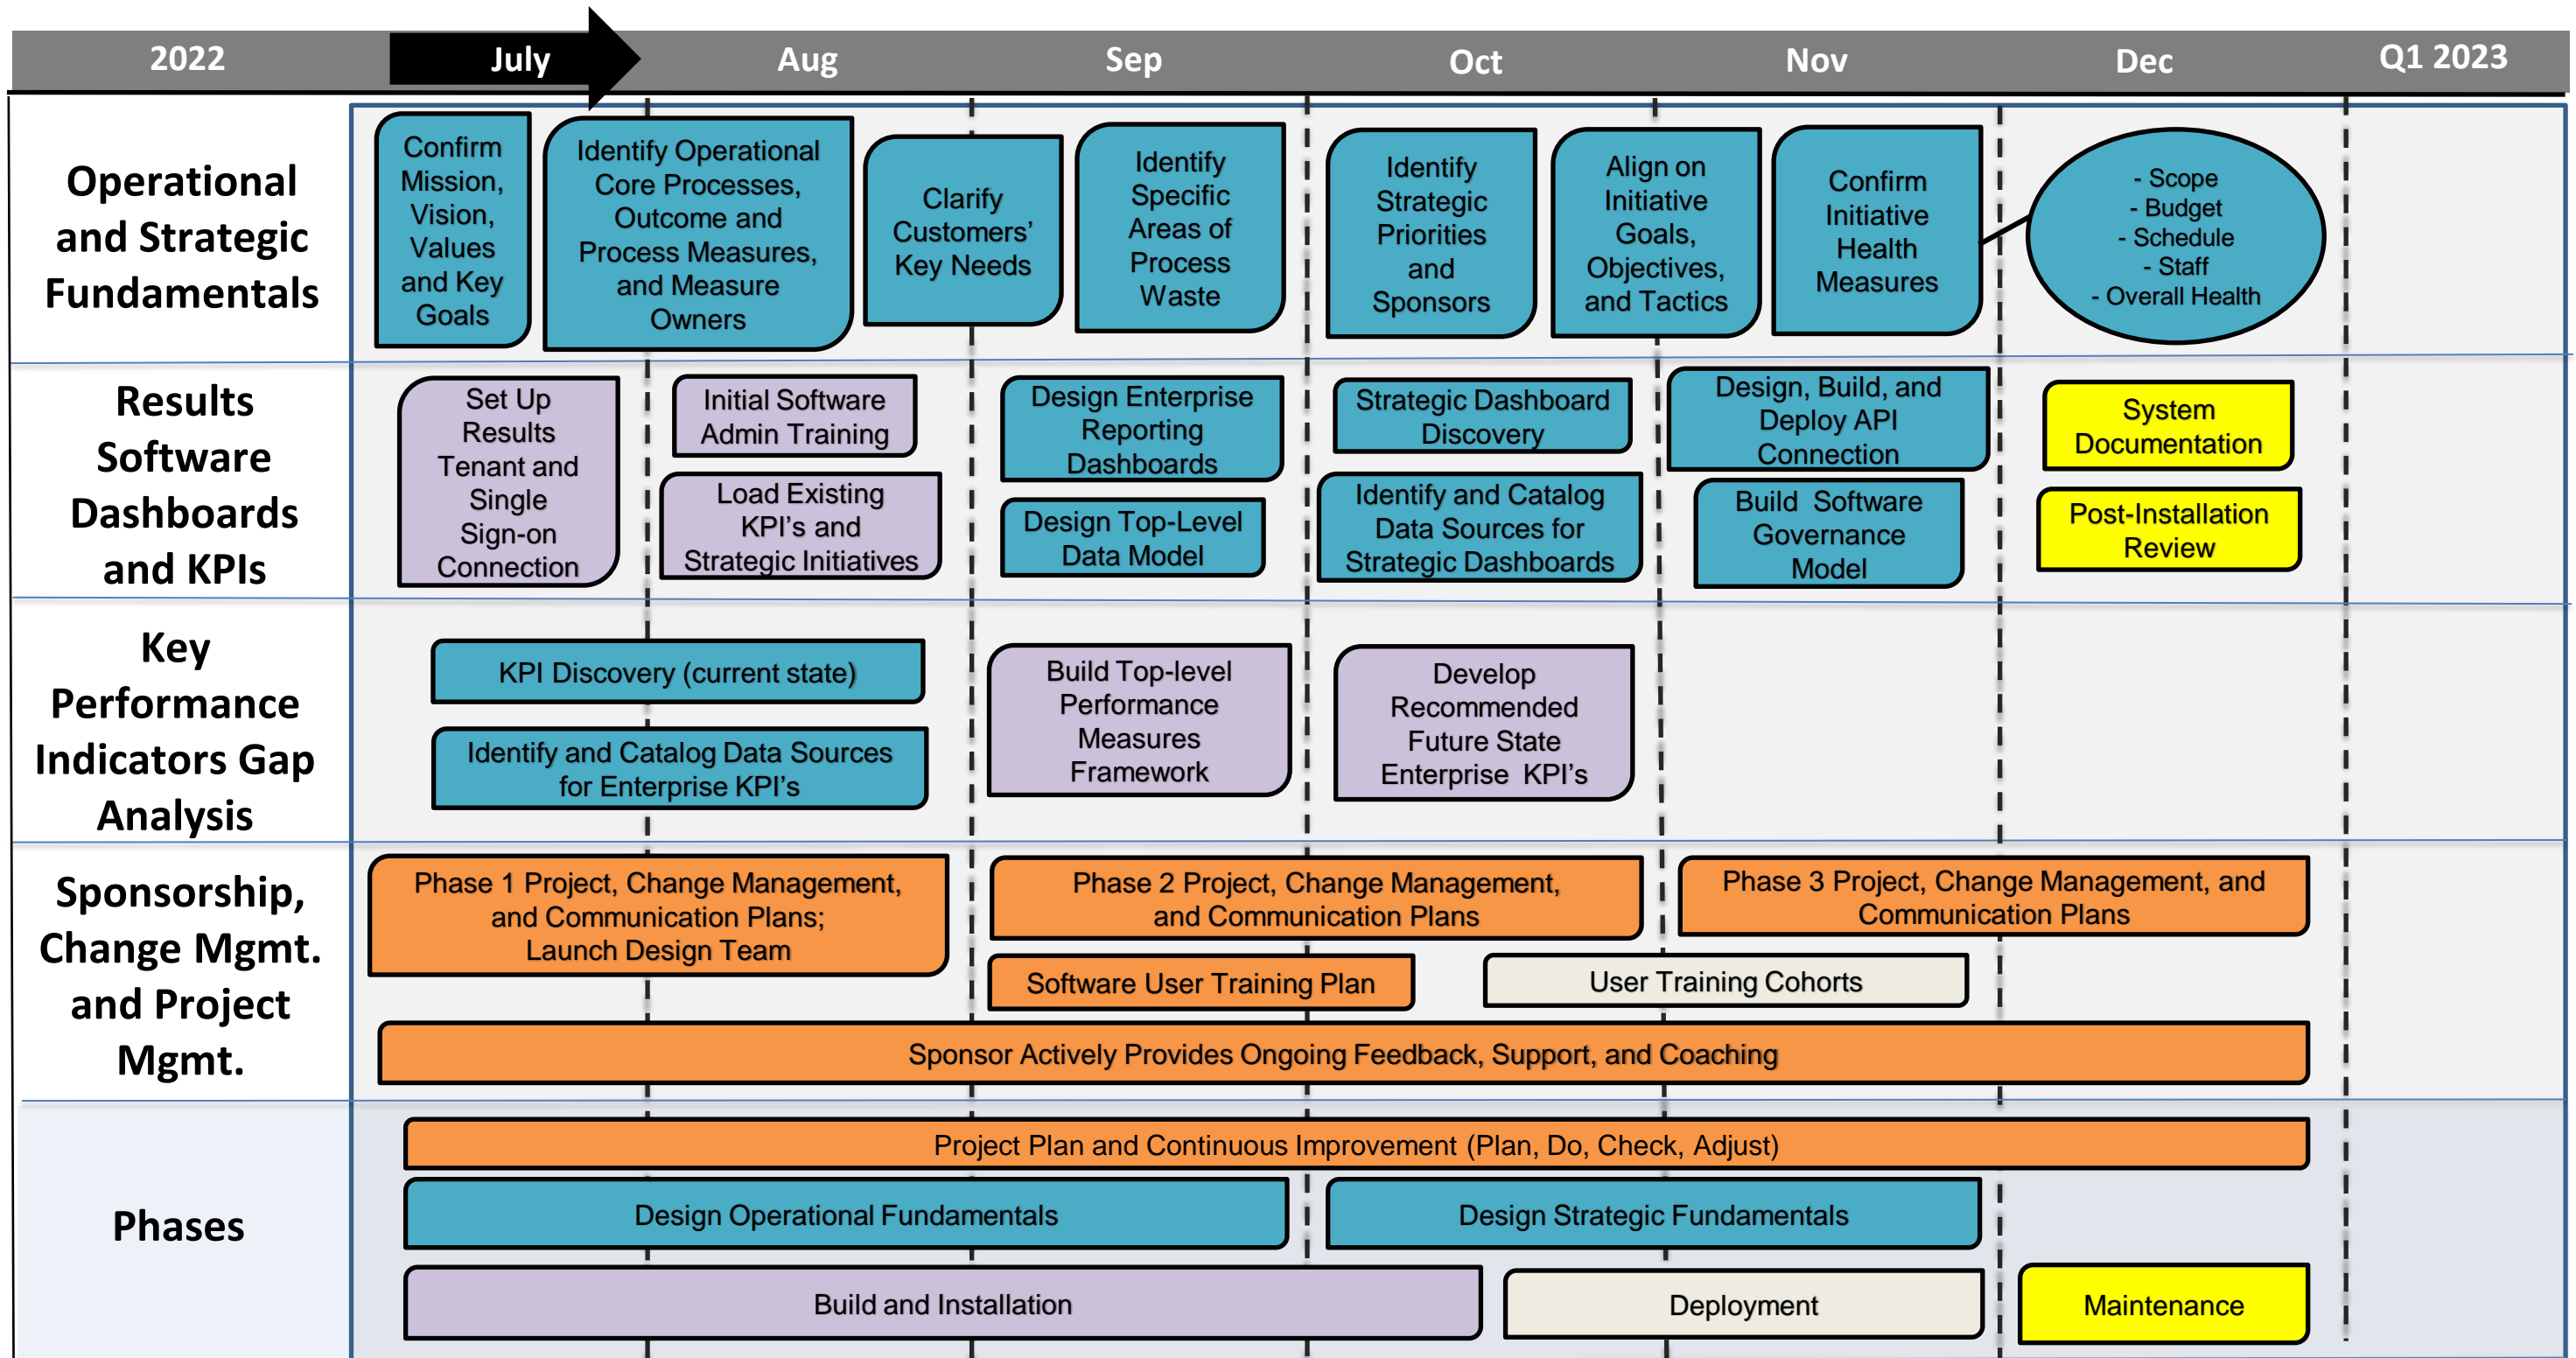

Enterprise Performance Management Sponsor Journey Map

Results Management System™ and Software

Enterprise Performance Management Sponsor Journey Map

Results Management System™ and Software